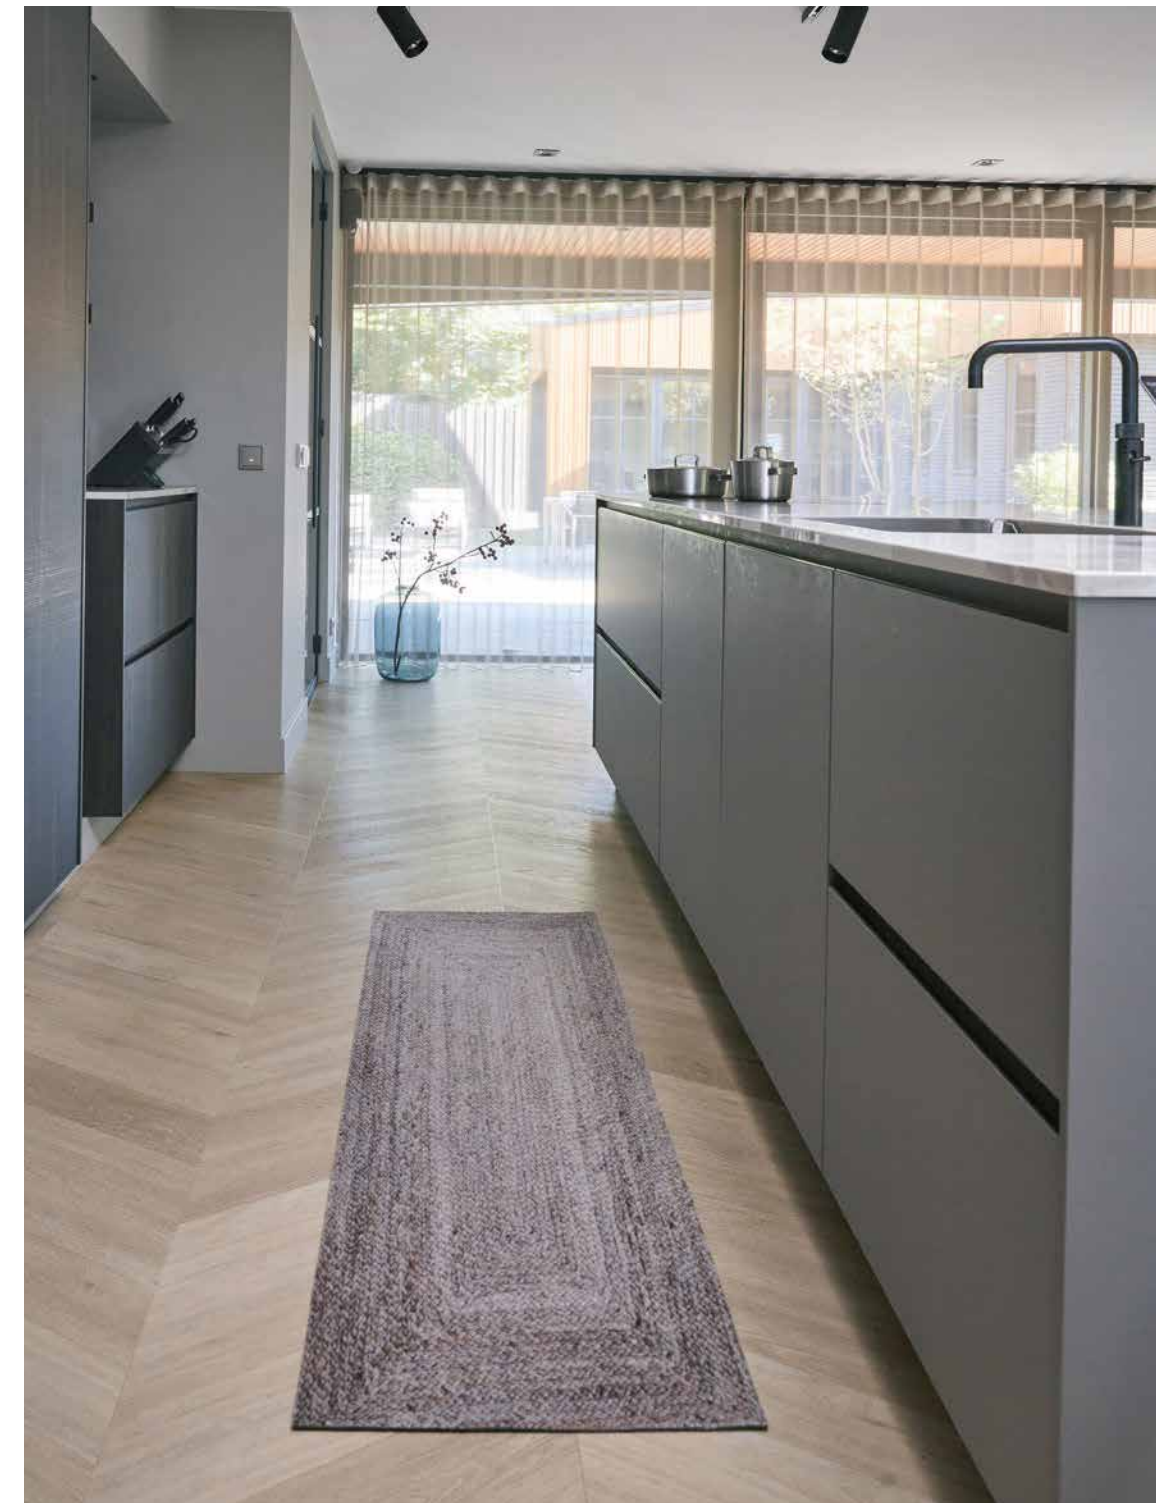

624 COFFEE TIME GREY** | 50 X 150

900 BELLA ROSA** 50 X 150

420 HAPPY WOODEN SPONS** | 50 X 150

808 TERRAZO BLACK** | 50 X 150

BON APPETIT!

770

RUN & WASH
Easy to cut in any direction

rolls
67cm wide
x 20m¹