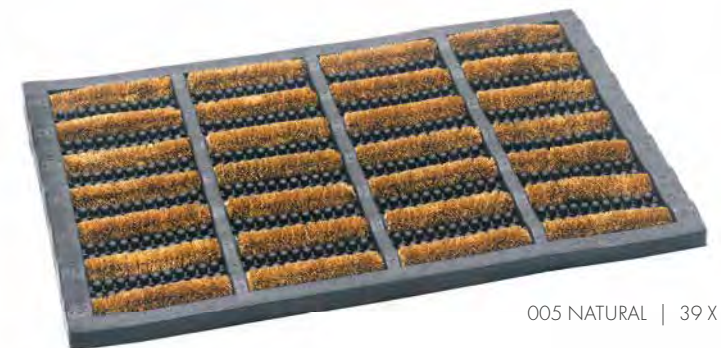

005 NATURAL | 39 X 59