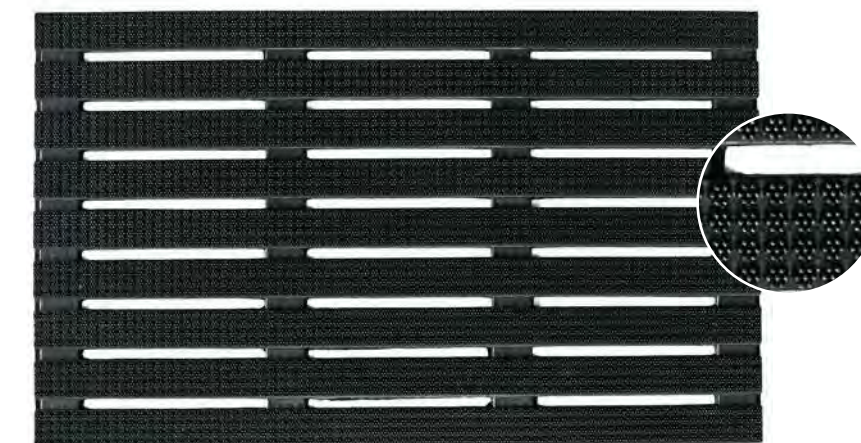

scraping
good :-)

007 ANTHRA | 46 X 76

507 AVANTI SOLO
Removes dirt effectively

2
mats
40x60
45x75

007 ANTHRA

506 PICO
Fall thru backing, anti slip

1
mats
40x60

100% rubber
rubber o-mat with integrated scraper pins
10 mm thick