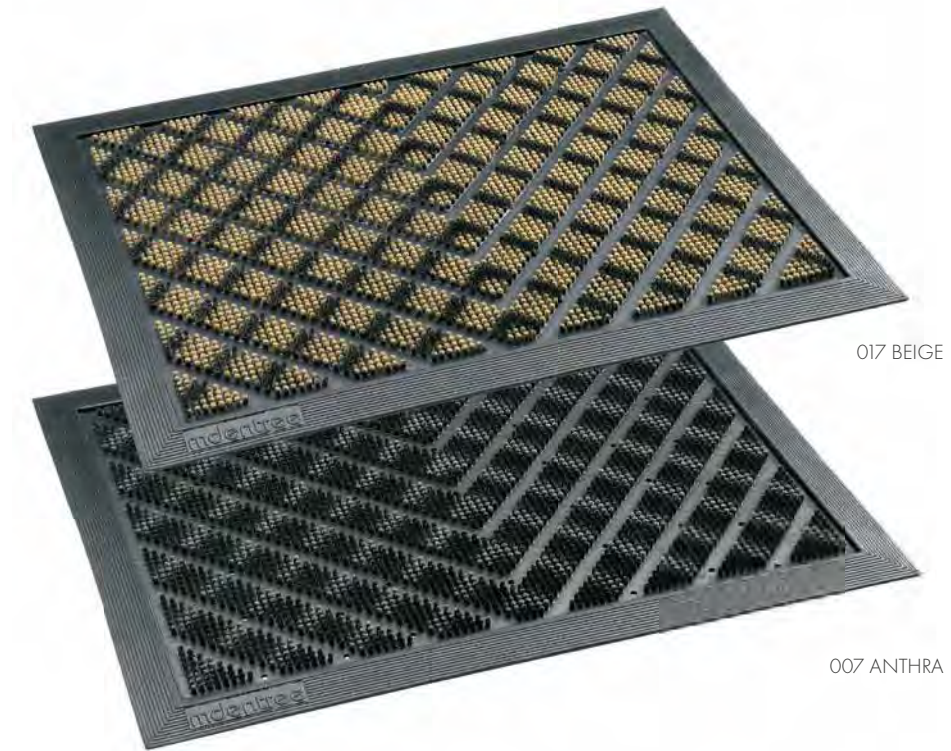

2
mats
45x65
60x80

100% Polyamide
10 mm thick
heavy rubber base - anti slip

weather
resistant
pin mats

017 BEIGE

007 ANTHRA

535 EASY SCRAPE
Durable and flexible machine
woven scrape mat

1
mats
40x60

100% Polypropylene
14 mm thick
latex back™ - anti slip