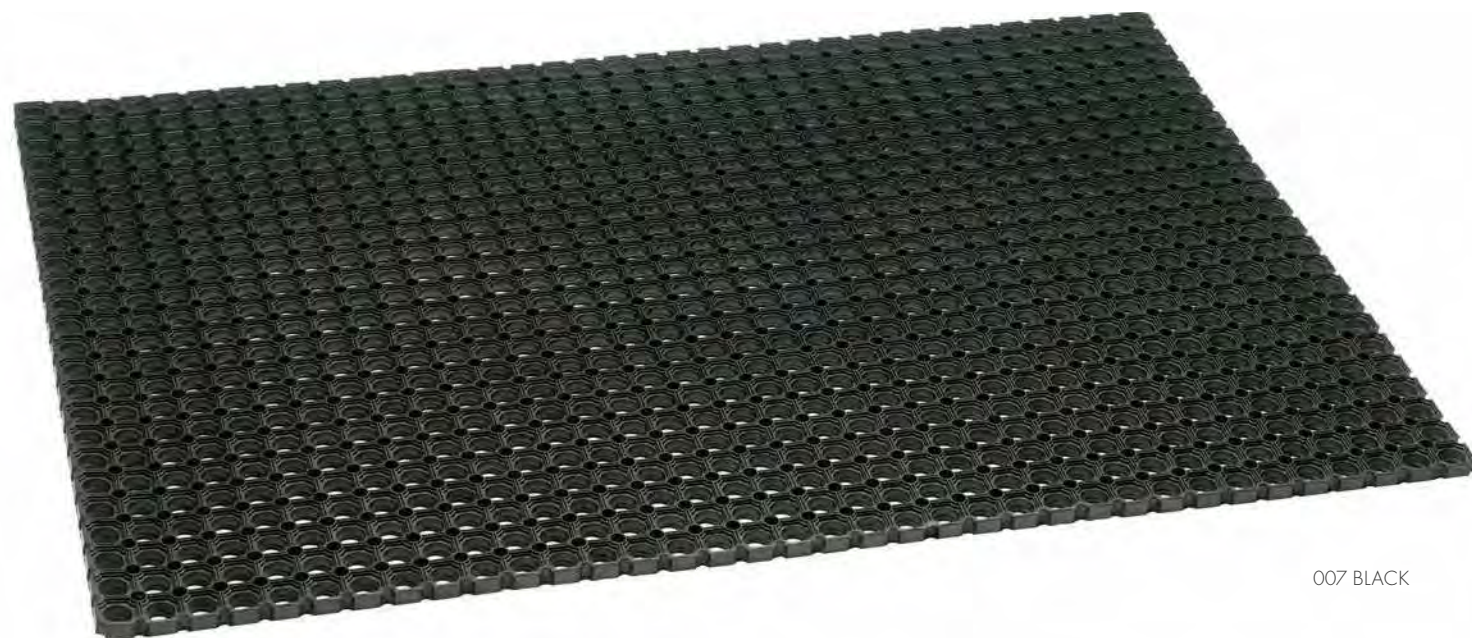

007 ANTHRACITE GREY | 40 X 60

505 RINGO
Basic and classic
rubber mat

2
mats
40x60
50x80

100% Rubber
17 mm thick
fall thru mat - anti slip

007 BLACK

505 RINGO
Basic and classic
rubber mat

1
mats
100x150

100% Rubber
23 mm thick
fall thru mat - anti slip
SPECIAL SIZE
SERVICE AVAILABLE