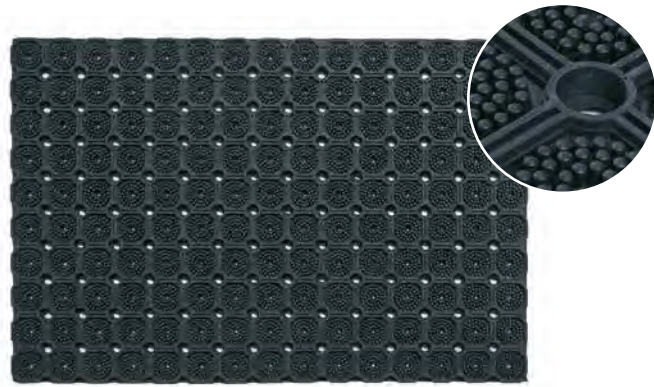

scraping
good :-)

007 ANTHRA | 46 X 76

507 AVANTI SOLO
Removes dirt effectively

2
mats
40x60
45x75

007 ANTHRA

506 PICO
Fall thru backing, anti slip

1
mats
40x60

100% rubber
rubber o-mat with integrated scraper pins
10 mm thick