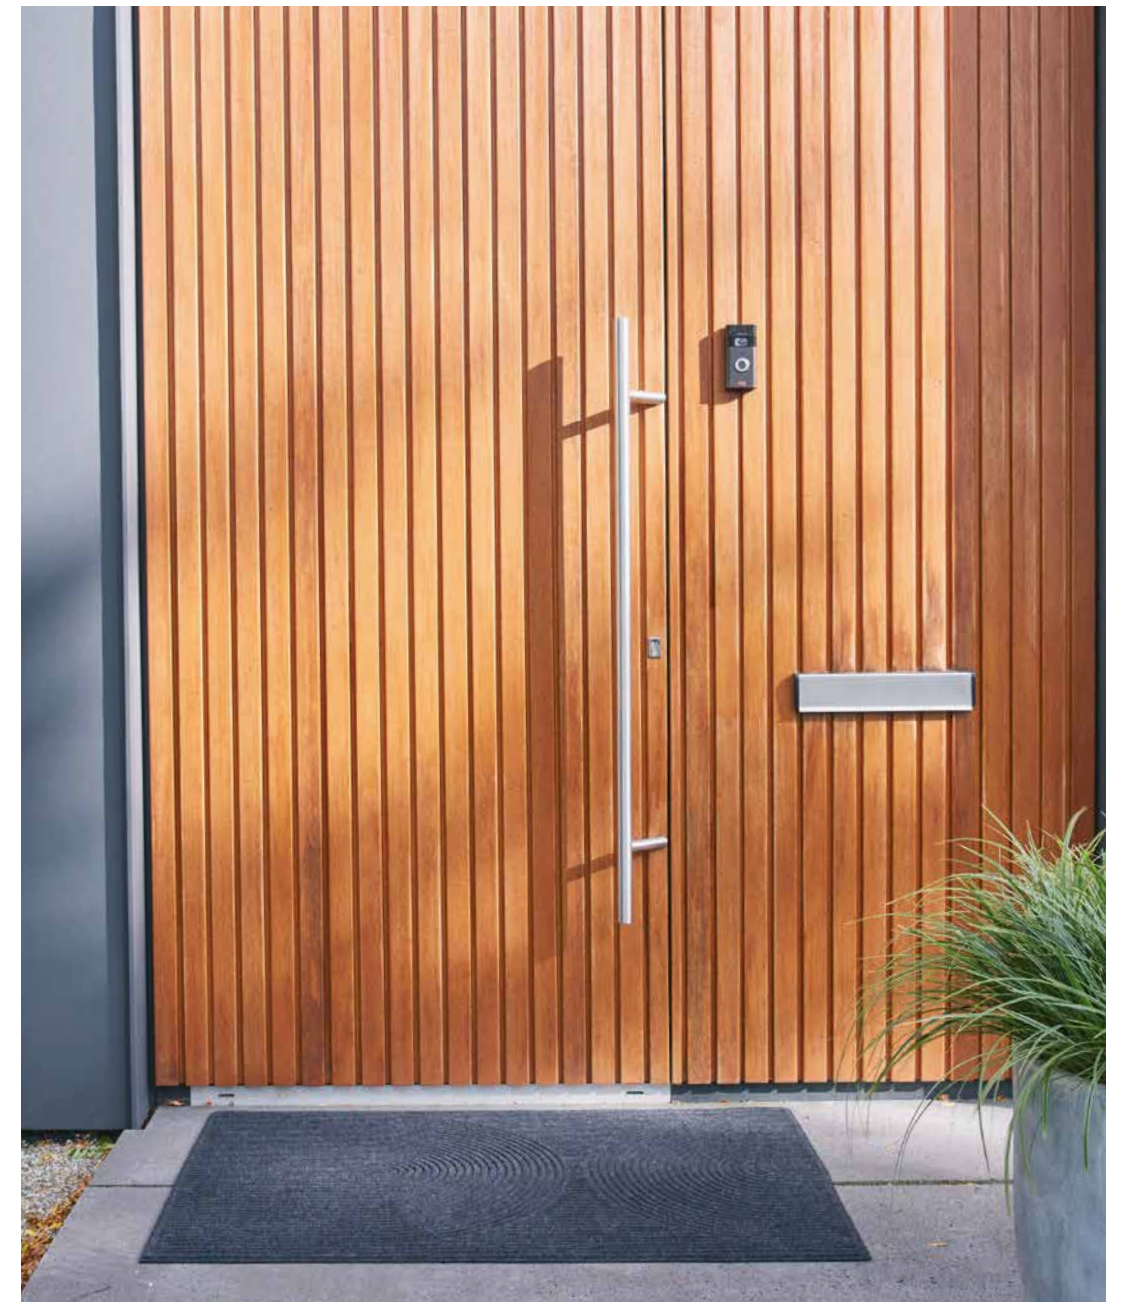

A clean house offers a warm welcome and a pleasant atmosphere. By choosing the right quality every entrance and room can be kept clean in an optimal way. This is the next generation collection with stylish designs and best essentials. Make-up the floor and love to be home!