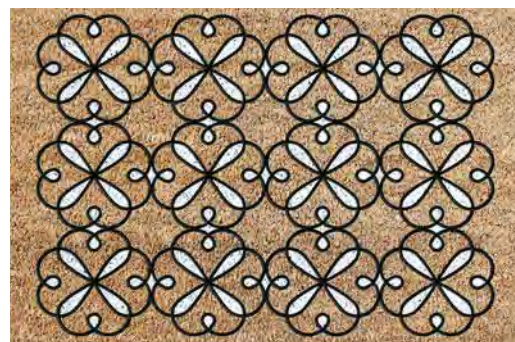

3
mats
40x60
26x75
45x75

natural fibres 100% Coir
15 mm thick
vinyl back™ - anti slip

330 RAINBOW GREY | 40 X 60

960 WIRE WELCOME | 40 X 60

577 STARS ALL OVER | 40 X 60

966 LEAVES WELCOME | 40 X 60

870 HEART ** | 40 X 60