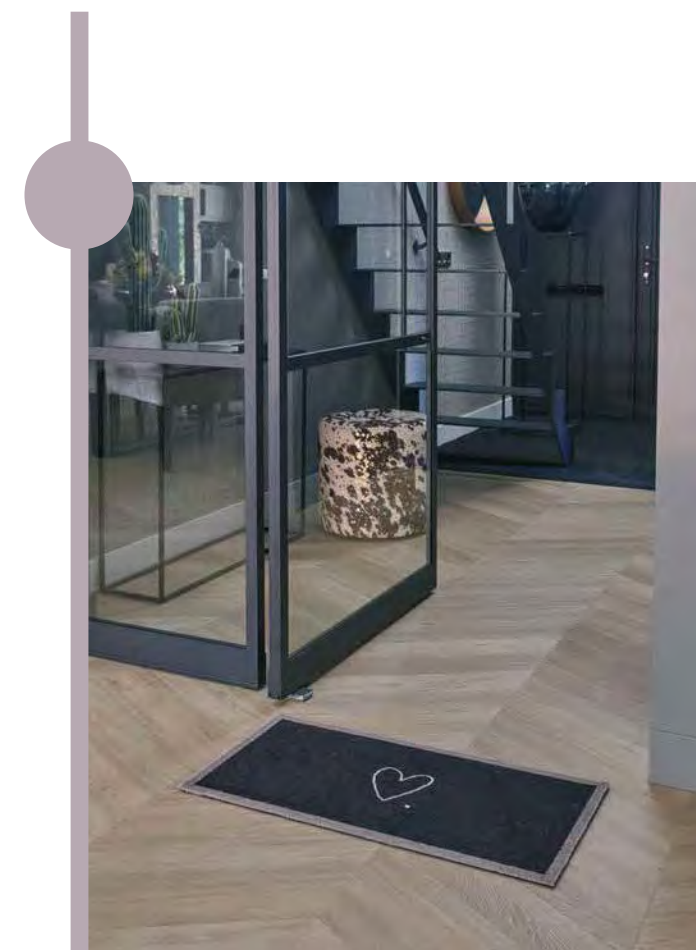

495 HELLO WELCOME | 40 X 80

700 HOME WOOD | 40 X 80

714 HOME GREY** | 40 X 80

737 WELC. GOODBYE BLACK** | 40 X 80

715 DOTS SALT ** | 40 X 80

new size & design

274 DIABOLO GRAPHITE | 50 X 75

501 ROYAL ROMANCE | 50 X 75