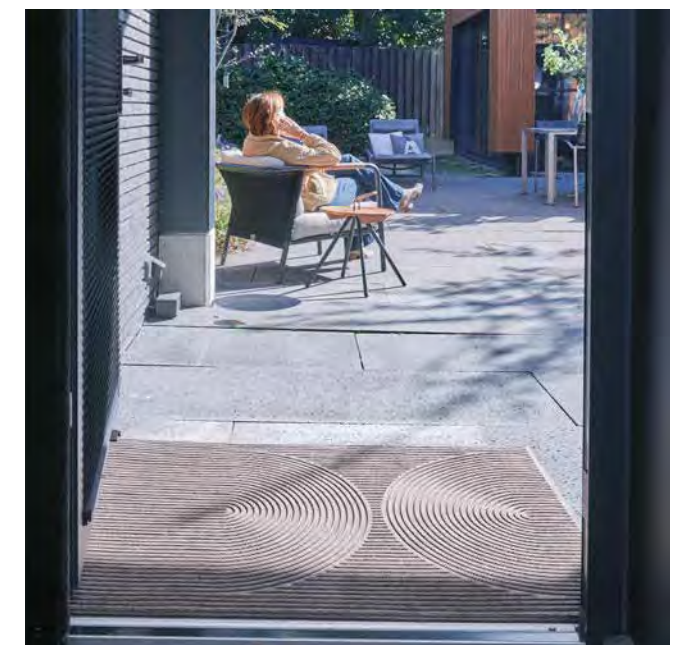

CURVES
Trendy new designed high/low rib structure

2

mats
50x80cm
80x120cm

100% Polyester PET
10 mm thick
Heavy anti slip rubber back

117 ARCHY TAUPE

217 SQUARE TAUPE

107 ARCHY ANTHRA

207 SQUARE ANTHRA