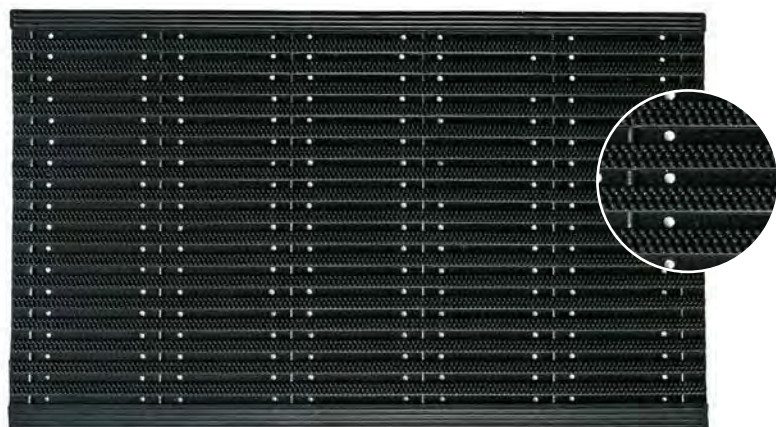

1
mats
46x76

100% Polypropylene
scraper inserts in vinylbase
12 mm thick
vinyl back™ - anti slip

014 STEEL | 46 X 76

513 ONYX
rubber scraper mat
with drainage function

1
mats
45x75

007 BLACK | 45 X 75

195 ECO DESIGN
Functional scrape mat with
print