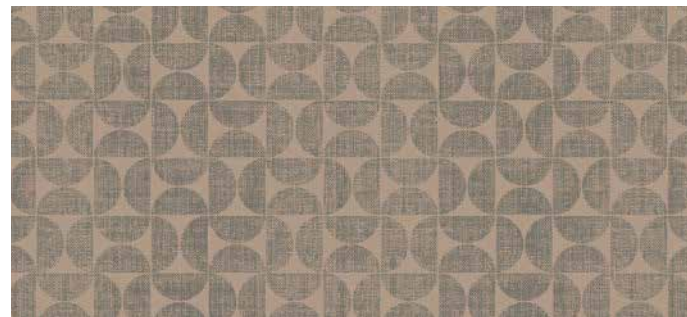

276 DIABOLO CARAMEL | 67 X 150