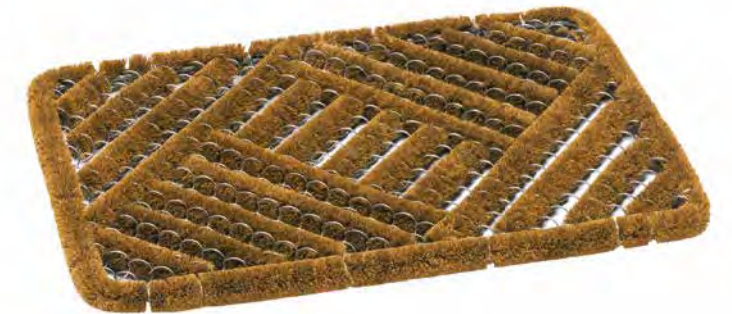

3
45x75

100% tufted coir
in heavy rubber frame
15 mm thick
rubber back™ - anti slip

005 NATURAL | 45 X 75

533 LEXUS NATURAL
Fall thru mat with
superb scrape function

1
mats
39X59

heavy duty galvanised wire mat
with natural coir bristles
25 mm thick