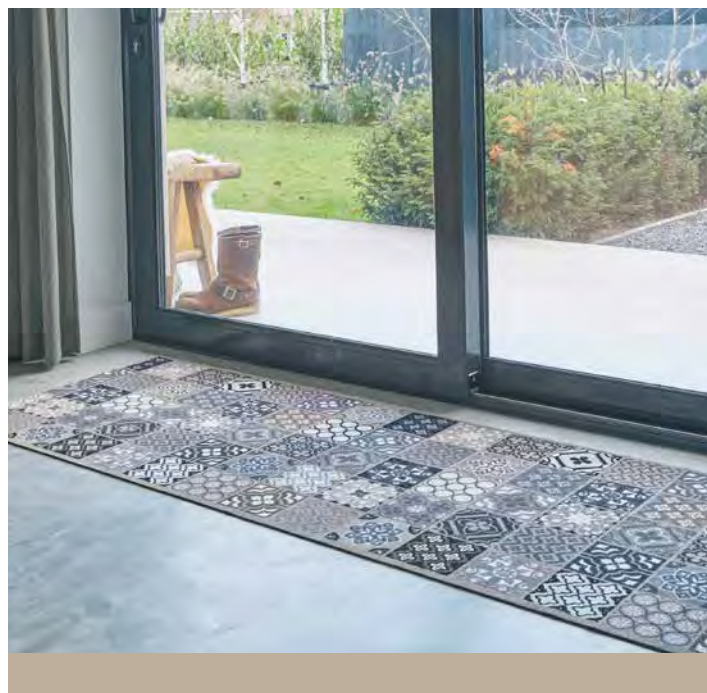

700 WOOD BROWN

815 VELVET ANTHRA

617 STITCHES TAUPE**

930 SAFARI ANTHRA**

720

BOOTS & SHOES
The presentation makes it easy
to see all designs and pick your
favourite

1
mats
40x100

100% Polyamide 300 gr/m²
5 mm - cut pile
microflex back™ - anti slip
recycled manufactured process
made in EU - Dutch Design